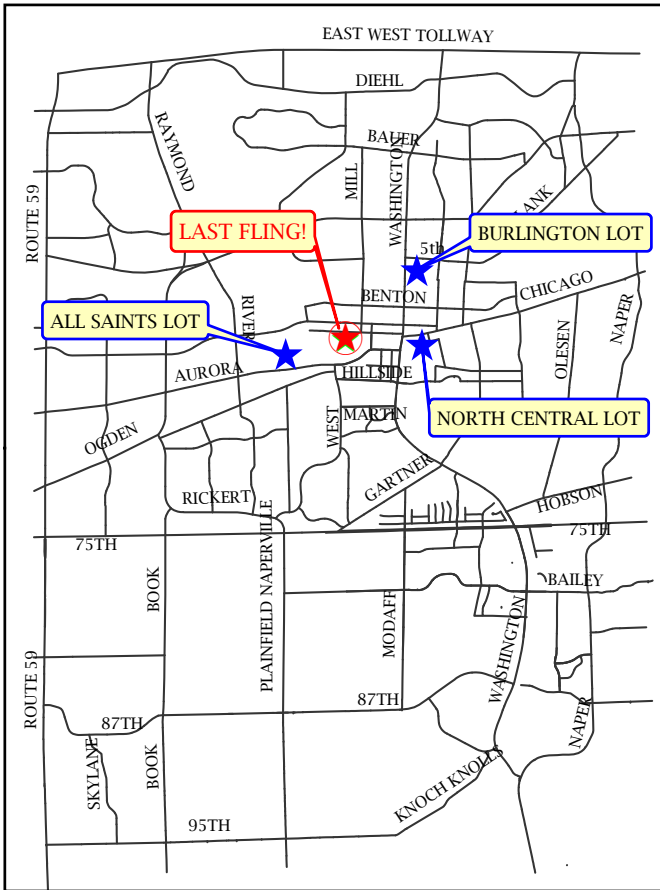

**Legend:**

**Shuttle Pick-Up Location**

**Bus Operational Hours to Last Fling:**

Friday, September 4:

6:00 p.m. to 11:00 p.m.

Saturday & Sunday September 5-6:

4:00 p.m. to 11:00 p.m.

Monday, September 7:-

1:00 p.m. to 6 p.m.

\* Shuttles will run every 1/2 hour

[www.lastfling.org](http://www.lastfling.org)  
[www.naperville.il.us](http://www.naperville.il.us)

**THE LAST FLING REMOTE PARKING SITE**

**NORTH CENTRAL COLLEGE**  
**450 S. BRAINARD STREET**