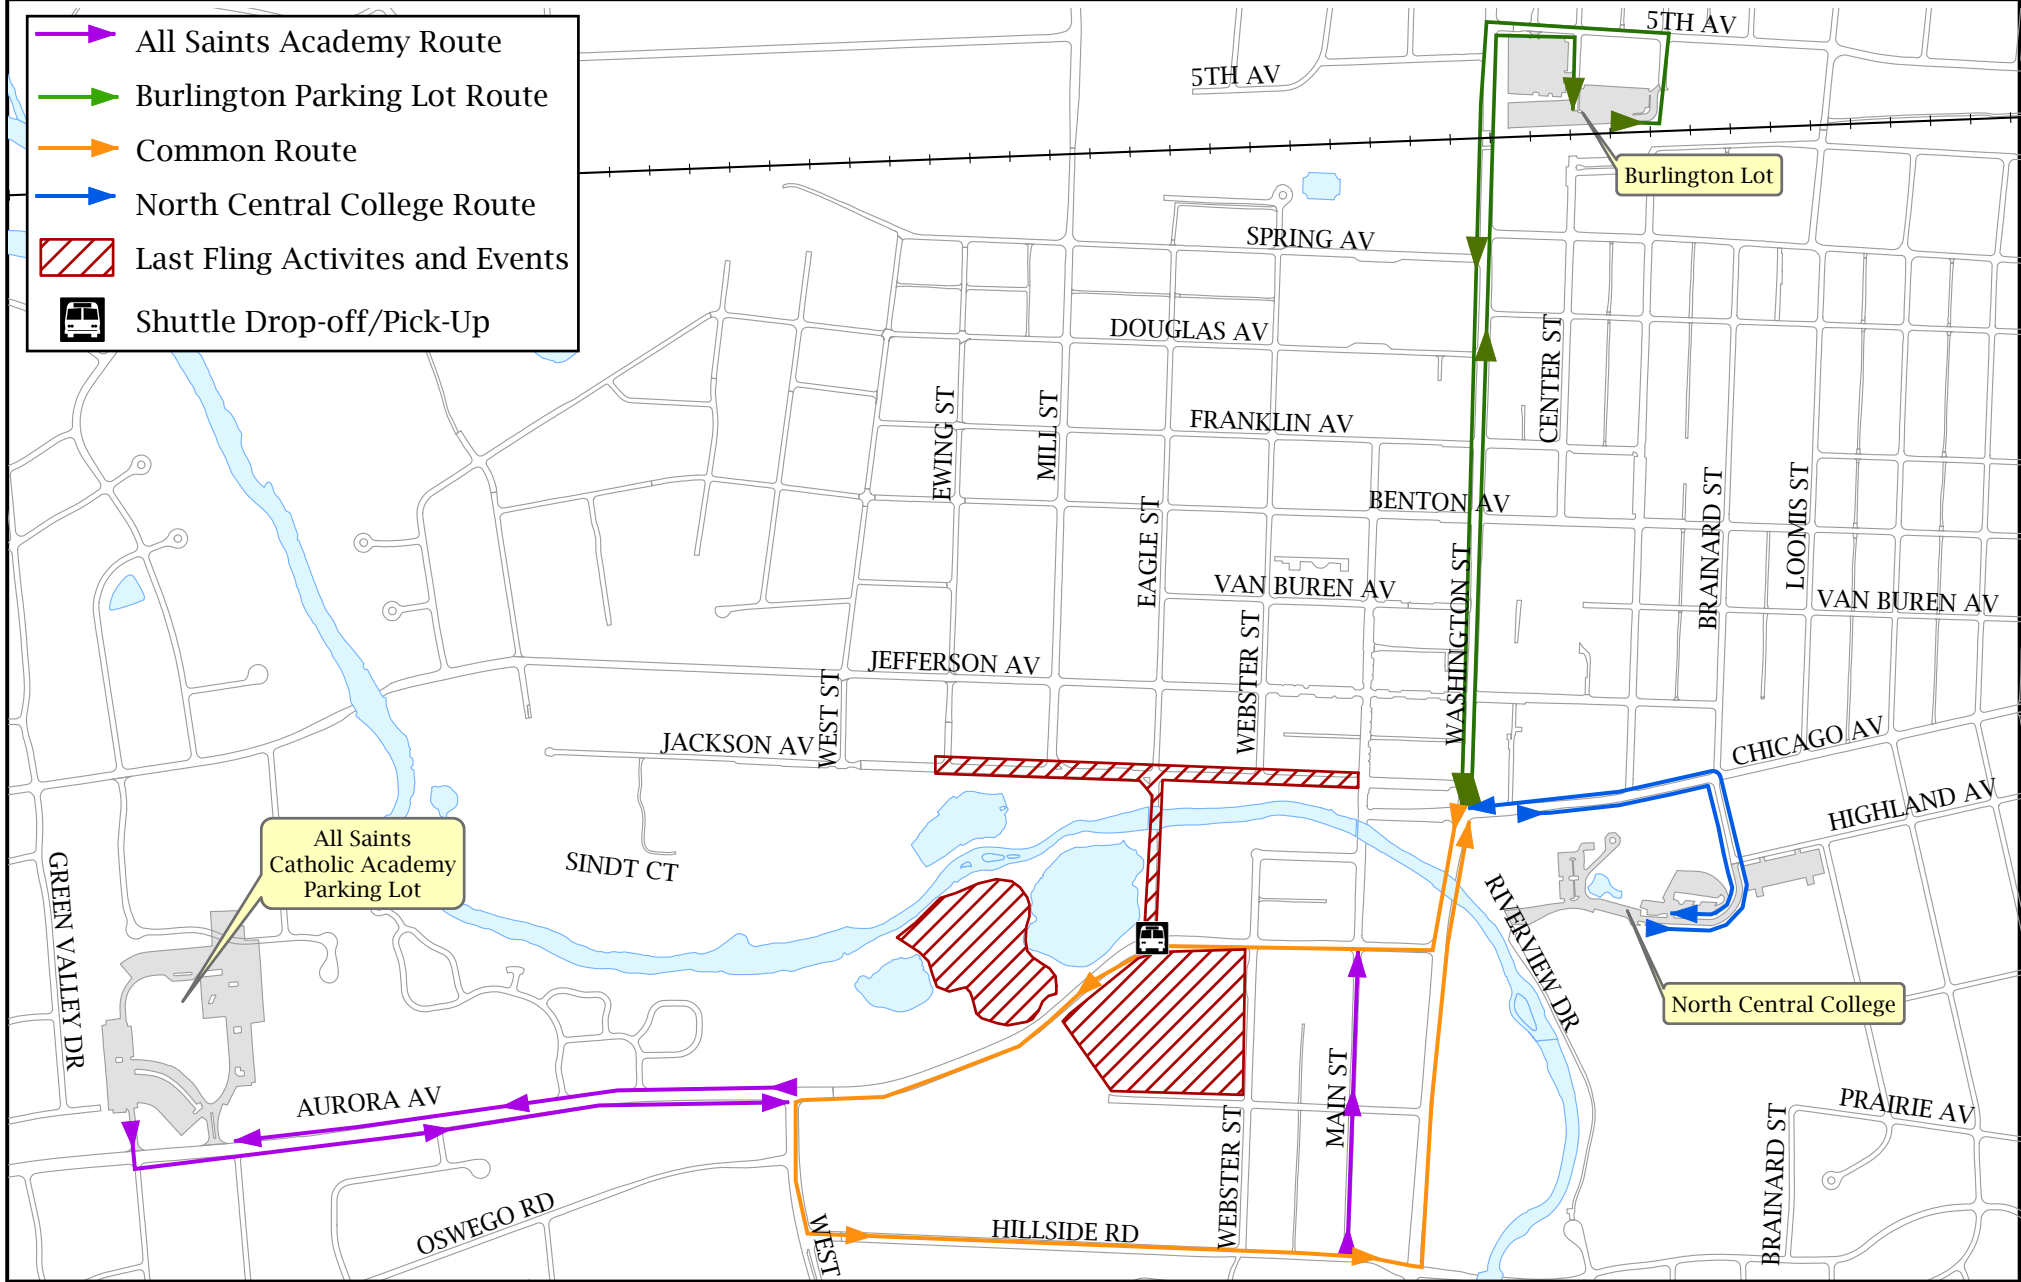

City of Naperville  
**Last Fling Shuttle Routes 2009**

-  All Saints Academy Route
-  Burlington Parking Lot Route
-  Common Route
-  North Central College Route
-  Last Fling Activities and Events
-  Shuttle Drop-off/Pick-Up

Transportation, Engineering and  
 Development Business Group  
[www.naperville.il.us](http://www.naperville.il.us)  
 July 2009

This map should be used for reference only.  
 The data is subject to change without notice.  
 City of Naperville assumes no liability in the use  
 or application of the data. Reproduction or redistribution is  
 forbidden without expressed written consent from the City of Naperville.