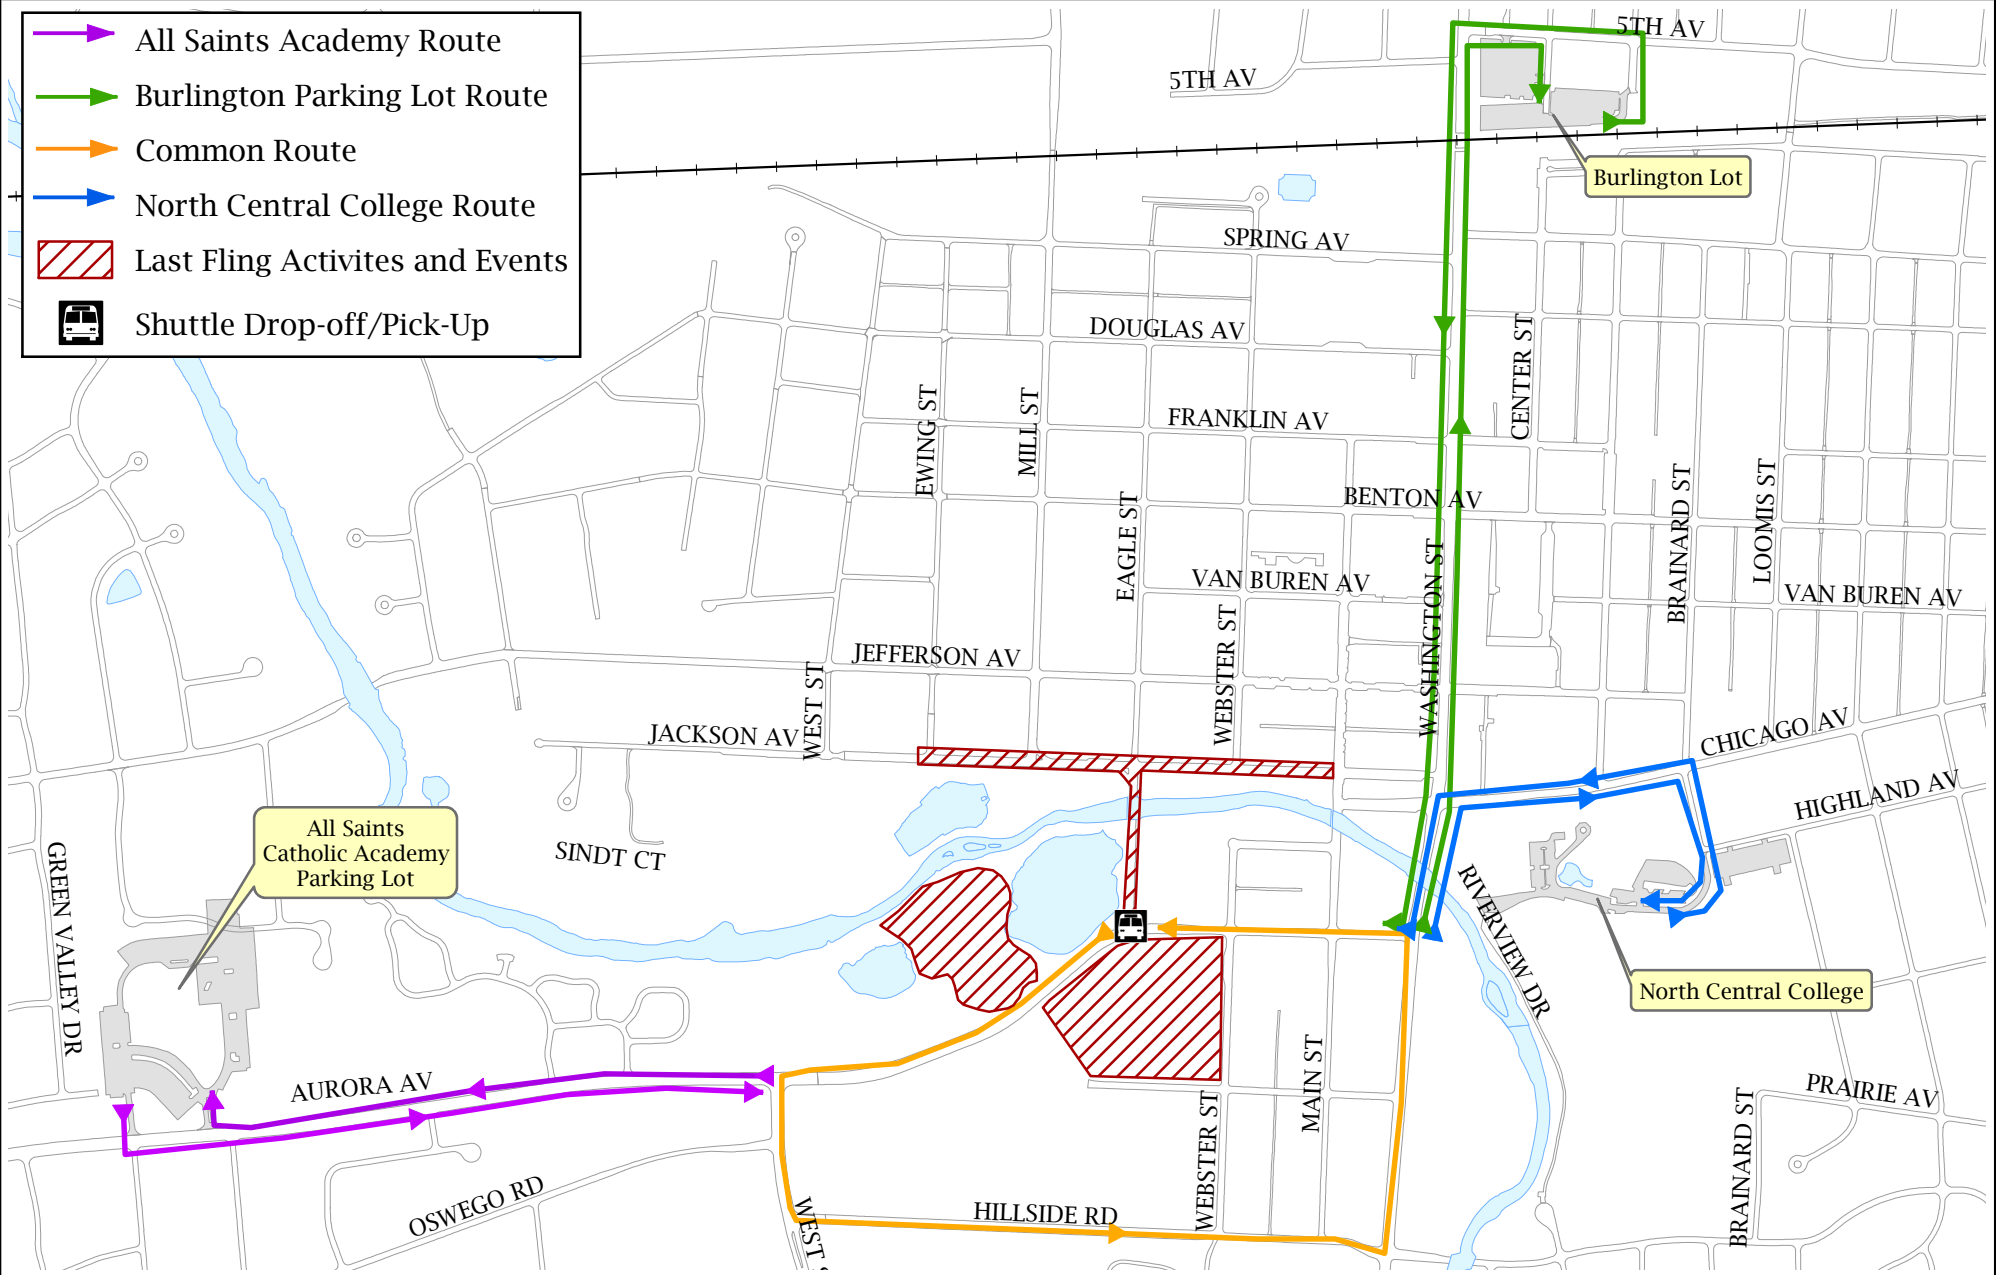

City of Naperville Last Fling Shuttle Routes

-  All Saints Academy Route
-  Burlington Parking Lot Route
-  Common Route
-  North Central College Route
-  Last Fling Activities and Events
-  Shuttle Drop-off/Pick-Up

Transportation, Engineering and Development Business Group
 Jennifer Runestad (630) 305-5340
www.naperville.il.us
 August 2010

This map should be used for reference only. The data is subject to change without notice. The City of Naperville assumes no liability in the use or application of the data. Reproduction or redistribution is forbidden without expressed written consent from the City of Naperville.